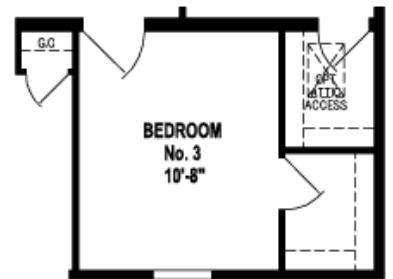

Model #A215
 1369 square feet
 3 beds, 2 baths

PRICE INCLUDES:
 Delivery
 Installed on your basement
 Blueprints
 Post jacks
 Basement stairs
 Tax

OPTION CORNER TUB BATH

OPTION CORNER SHOWER BATH

OPTION LAUNDRY ROOM

OPTION STAIRWELL DELETE

OPTION DEN

Model #A215
 1369 square feet
 3 beds, 2 baths

Base Price	\$71,341
<u>This home displays the following options:</u>	
5/12 Roof w/18"Eaves w/Architectural Shingles	\$2,600
Shutters - 5	\$25
Tyvek House Wrap	\$240
Vinyl - DR/Hall	\$100
Wire/Dual Switch LR Paddle Fan - Peak	\$145
Exterior Phone Interface & 3 Jacks	\$110
TV Jacks - 3	\$50
Dual Switches for Bath Vent/Light - 2	\$20
Extra Patio Light - F. Door	\$40
W/D OH Cabs	\$95
GEM-LOC Edging - KIT	\$285
GE Pkg - White	\$820
Spacesaver Microwave - White	\$390
Refer OH Cabs	\$50
SGL Level Faucet	\$25
GEM-LOC Edging - M. Bath	\$50
GEM-LOC Edging - H. Bath	\$50
Stool OH Cabs - H. & M. Baths	\$50
SGL Lever Lav Faucet H. & M. Baths	\$80
Medicine Cabinet H. & M. Baths	\$80
Towel Bar & Paper Holder H. & M. Baths	\$30
Fire Door - Rear Door 38x82 RH	\$45
Steel-6 Panel w/Sunburst	\$95
Vinyl Patio Door - DR/ODS	\$475
Wood Valance at Patio Door	\$50
Opt. Passage Door - Util to Bath	\$80
2" White Faux Blinds Repl. Mini Blinds	\$175
Add 24" Passage Door on Util/ODS Closet	\$80
Cabinet Door Hardware/Pulls	\$75
Wide Base Trim - All	\$150
Hardwood Trim Pkg.	\$895
Hardwood Base Trim - KIT	\$50
Price of Options:	\$7,505
Total with options shown:	\$78,846