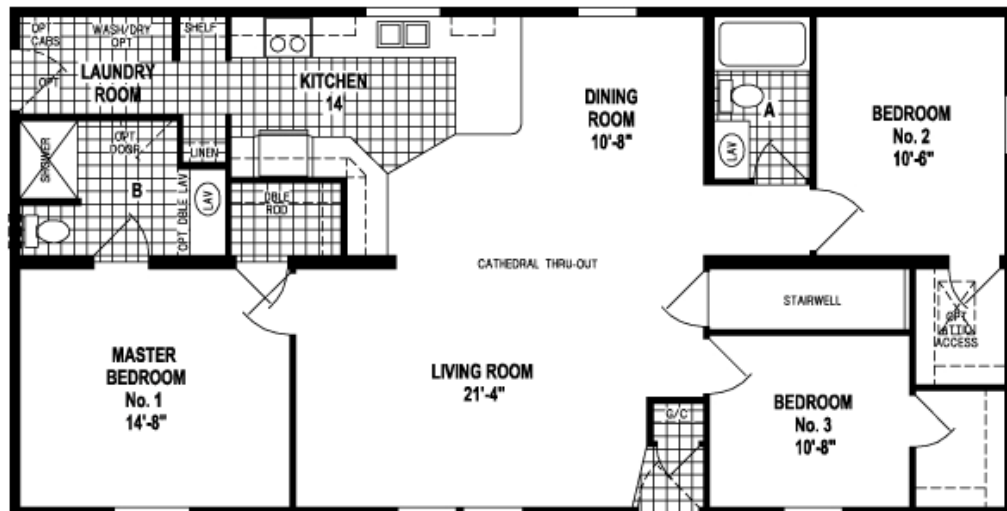

Model #A215
 1369 square feet
 3 beds, 2 baths

PRICE INCLUDES:
 Delivery
 Installed on your basement
 Blueprints
 Post jacks
 Basement stairs
 Tax

OPTION CORNER TUB BATH

OPTION CORNER SHOWER BATH

OPTION LAUNDRY ROOM

OPTION STAIRWELL DELETE

OPTION DEN

Model #A215
 1369 square feet
 3 beds, 2 baths

Base Price	\$71,341
<u>This home displays the following options:</u>	
5/12 Roof w/18"Eaves w/Architectural Shingles	\$2,600
Shutters - 5	\$25
Tyvek House Wrap	\$240
Vinyl - DR/Hall	\$100
Wire/Dual Switch LR Paddle Fan - Peak	\$145
Exterior Phone Interface & 3 Jacks	\$110
TV Jacks - 3	\$50
Dual Switches for Bath Vent/Light - 2	\$20
Extra Patio Light - F. Door	\$40
W/D OH Cabs	\$95
GEM-LOC Edging - KIT	\$285
GE Pkg - White	\$820
Spacesaver Microwave - White	\$390
Refer OH Cabs	\$50
SGL Level Faucet	\$25
GEM-LOC Edging - M. Bath	\$50
GEM-LOC Edging - H. Bath	\$50
Stool OH Cabs - H. & M. Baths	\$50
SGL Lever Lav Faucet H. & M. Baths	\$80
Medicine Cabinet H. & M. Baths	\$80
Towel Bar & Paper Holder H. & M. Baths	\$30
Fire Door - Rear Door 38x82 RH	\$45
Steel-6 Panel w/Sunburst	\$95
Vinyl Patio Door - DR/ODS	\$475
Wood Valance at Patio Door	\$50
Opt. Passage Door - Util to Bath	\$80
2" White Faux Blinds Repl. Mini Blinds	\$175
Add 24" Passage Door on Util/ODS Closet	\$80
Cabinet Door Hardware/Pulls	\$75
Wide Base Trim - All	\$150
Hardwood Trim Pkg.	\$895
Hardwood Base Trim - KIT	\$50
Price of Options:	\$7,505
Total with options shown:	\$78,846