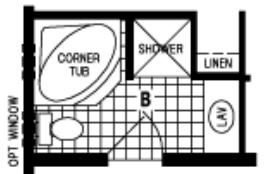

Model #A215
 1369 square feet
 3 beds, 2 baths

PRICE INCLUDES:
 Delivery
 Installed on your basement
 Blueprints
 Post jacks
 Basement stairs
 Tax

OPTION CORNER TUB BATH

OPTION CORNER SHOWER BATH

OPTION LAUNDRY ROOM

OPTION STAIRWELL DELETE

OPTION DEN

Model #A215
 1369 square feet
 3 beds, 2 baths

Base Price	\$71,341
<u>This home displays the following options:</u>	
5/12 Roof w/18"Eaves w/Architectural Shingles	\$2,600
Shutters - 5	\$25
Tyvek House Wrap	\$240
Vinyl - DR/Hall	\$100
Wire/Dual Switch LR Paddle Fan - Peak	\$145
Exterior Phone Interface & 3 Jacks	\$110
TV Jacks - 3	\$50
Dual Switches for Bath Vent/Light - 2	\$20
Extra Patio Light - F. Door	\$40
W/D OH Cabs	\$95
GEM-LOC Edging - KIT	\$285
GE Pkg - White	\$820
Spacesaver Microwave - White	\$390
Refer OH Cabs	\$50
SGL Level Faucet	\$25
GEM-LOC Edging - M. Bath	\$50
GEM-LOC Edging - H. Bath	\$50
Stool OH Cabs - H. & M. Baths	\$50
SGL Lever Lav Faucet H. & M. Baths	\$80
Medicine Cabinet H. & M. Baths	\$80
Towel Bar & Paper Holder H. & M. Baths	\$30
Fire Door - Rear Door 38x82 RH	\$45
Steel-6 Panel w/Sunburst	\$95
Vinyl Patio Door - DR/ODS	\$475
Wood Valance at Patio Door	\$50
Opt. Passage Door - Util to Bath	\$80
2" White Faux Blinds Repl. Mini Blinds	\$175
Add 24" Passage Door on Util/ODS Closet	\$80
Cabinet Door Hardware/Pulls	\$75
Wide Base Trim - All	\$150
Hardwood Trim Pkg.	\$895
Hardwood Base Trim - KIT	\$50
Price of Options:	\$7,505
Total with options shown:	\$78,846