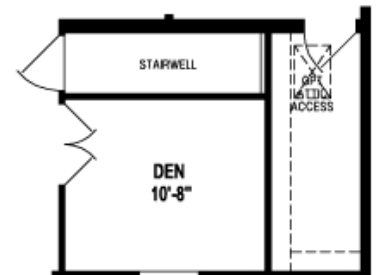

Model #A215
 1369 square feet
 3 beds, 2 baths

PRICE INCLUDES:
 Delivery
 Installed on your basement
 Blueprints
 Post jacks
 Basement stairs
 Tax

OPTION CORNER TUB BATH

OPTION CORNER SHOWER BATH

OPTION LAUNDRY ROOM

OPTION STAIRWELL DELETE

OPTION DEN

Model #A215
 1369 square feet
 3 beds, 2 baths

Base Price	\$71,341
<u>This home displays the following options:</u>	
5/12 Roof w/18"Eaves w/Architectural Shingles	\$2,600
Shutters - 5	\$25
Tyvek House Wrap	\$240
Vinyl - DR/Hall	\$100
Wire/Dual Switch LR Paddle Fan - Peak	\$145
Exterior Phone Interface & 3 Jacks	\$110
TV Jacks - 3	\$50
Dual Switches for Bath Vent/Light - 2	\$20
Extra Patio Light - F. Door	\$40
W/D OH Cabs	\$95
GEM-LOC Edging - KIT	\$285
GE Pkg - White	\$820
Spacesaver Microwave - White	\$390
Refer OH Cabs	\$50
SGL Level Faucet	\$25
GEM-LOC Edging - M. Bath	\$50
GEM-LOC Edging - H. Bath	\$50
Stool OH Cabs - H. & M. Baths	\$50
SGL Lever Lav Faucet H. & M. Baths	\$80
Medicine Cabinet H. & M. Baths	\$80
Towel Bar & Paper Holder H. & M. Baths	\$30
Fire Door - Rear Door 38x82 RH	\$45
Steel-6 Panel w/Sunburst	\$95
Vinyl Patio Door - DR/ODS	\$475
Wood Valance at Patio Door	\$50
Opt. Passage Door - Util to Bath	\$80
2" White Faux Blinds Repl. Mini Blinds	\$175
Add 24" Passage Door on Util/ODS Closet	\$80
Cabinet Door Hardware/Pulls	\$75
Wide Base Trim - All	\$150
Hardwood Trim Pkg.	\$895
Hardwood Base Trim - KIT	\$50
Price of Options:	\$7,505
Total with options shown:	\$78,846