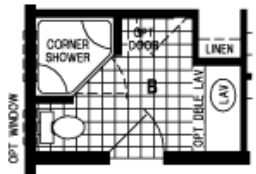

Model #A215
 1369 square feet
 3 beds, 2 baths

PRICE INCLUDES:
 Delivery
 Installed on your basement
 Blueprints
 Post jacks
 Basement stairs
 Tax

OPTION CORNER TUB BATH

OPTION CORNER SHOWER BATH

OPTION LAUNDRY ROOM

OPTION STAIRWELL DELETE

OPTION DEN

Model #A215
 1369 square feet
 3 beds, 2 baths

Base Price	\$71,341
<u>This home displays the following options:</u>	
5/12 Roof w/18"Eaves w/Architectural Shingles	\$2,600
Shutters - 5	\$25
Tyvek House Wrap	\$240
Vinyl - DR/Hall	\$100
Wire/Dual Switch LR Paddle Fan - Peak	\$145
Exterior Phone Interface & 3 Jacks	\$110
TV Jacks - 3	\$50
Dual Switches for Bath Vent/Light - 2	\$20
Extra Patio Light - F. Door	\$40
W/D OH Cabs	\$95
GEM-LOC Edging - KIT	\$285
GE Pkg - White	\$820
Spacesaver Microwave - White	\$390
Refer OH Cabs	\$50
SGL Level Faucet	\$25
GEM-LOC Edging - M. Bath	\$50
GEM-LOC Edging - H. Bath	\$50
Stool OH Cabs - H. & M. Baths	\$50
SGL Lever Lav Faucet H. & M. Baths	\$80
Medicine Cabinet H. & M. Baths	\$80
Towel Bar & Paper Holder H. & M. Baths	\$30
Fire Door - Rear Door 38x82 RH	\$45
Steel-6 Panel w/Sunburst	\$95
Vinyl Patio Door - DR/ODS	\$475
Wood Valance at Patio Door	\$50
Opt. Passage Door - Util to Bath	\$80
2" White Faux Blinds Repl. Mini Blinds	\$175
Add 24" Passage Door on Util/ODS Closet	\$80
Cabinet Door Hardware/Pulls	\$75
Wide Base Trim - All	\$150
Hardwood Trim Pkg.	\$895
Hardwood Base Trim - KIT	\$50
Price of Options:	\$7,505
Total with options shown:	\$78,846