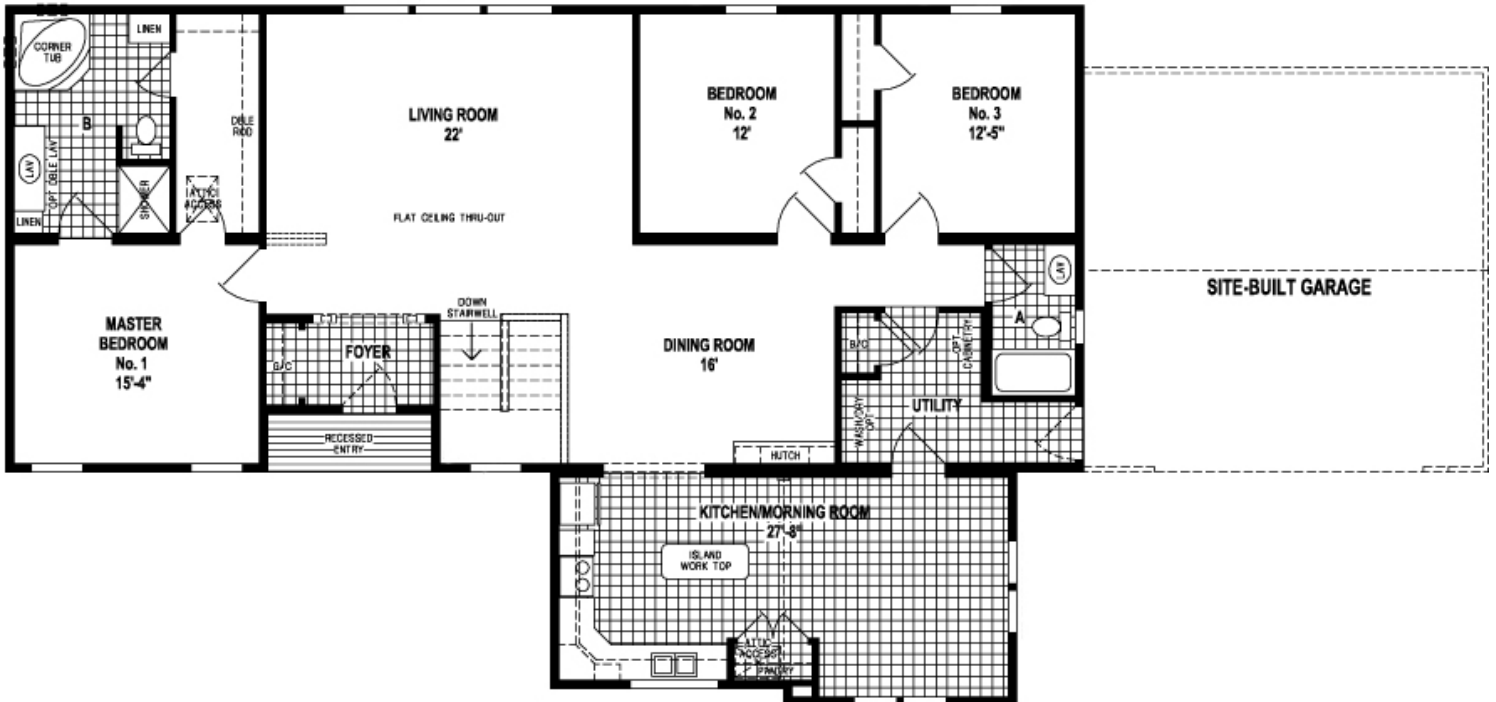

Model #C618MA
 2105 square feet
 3 beds, 2 baths

PRICE INCLUDES:

- Delivery
- Installed on your basement
- Blueprints
- Post jacks
- Basement stairs
- Tax

OPTION OVAL TUB BATH

OPTION CORNER SHOWER BATH

Model #C618MA