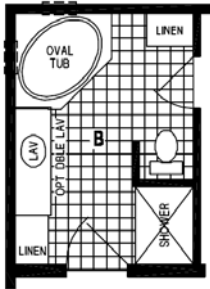

Model #C618MA
 2105 square feet
 3 beds, 2 baths

PRICE INCLUDES:

- Delivery
- Installed on your basement
- Blueprints
- Post jacks
- Basement stairs
- Tax

OPTION OVAL TUB BATH

OPTION CORNER SHOWER BATH

Model #C618MA