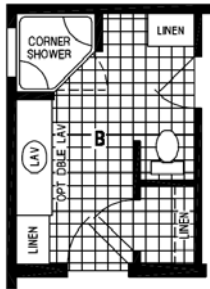

Model #C618MA
 2105 square feet
 3 beds, 2 baths

PRICE INCLUDES:

- Delivery
- Installed on your basement
- Blueprints
- Post jacks
- Basement stairs
- Tax

OPTION OVAL TUB BATH

OPTION CORNER SHOWER BATH

Model #C618MA